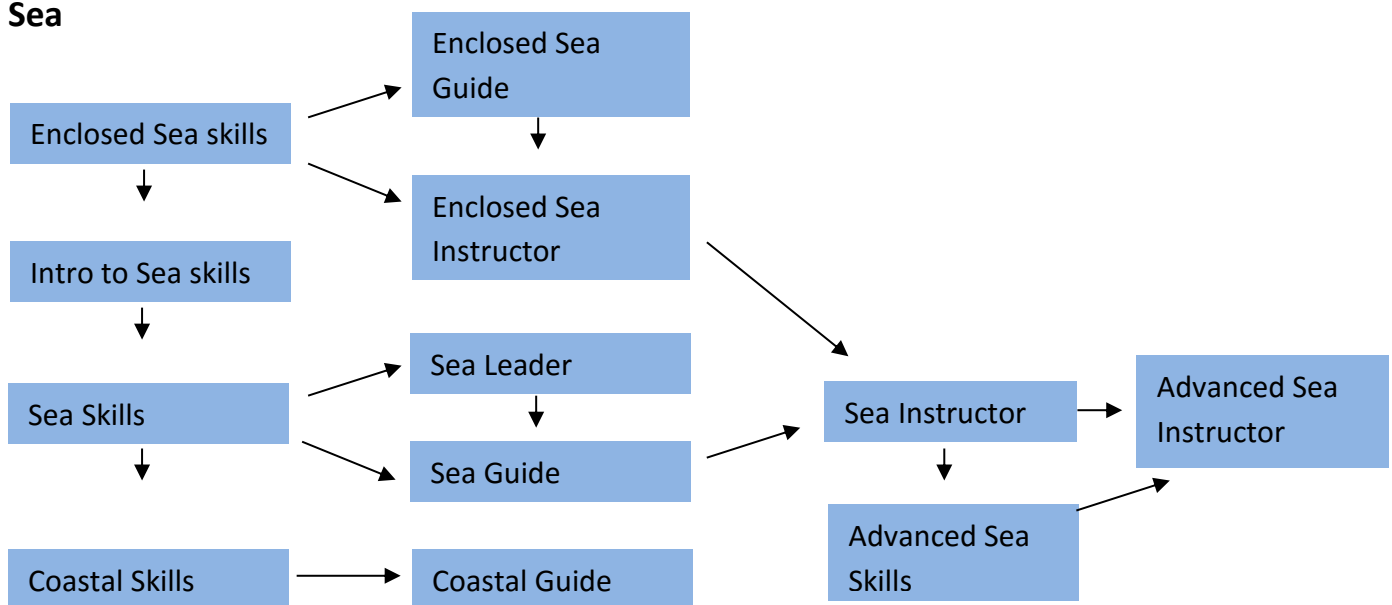

Australian Canoeing Award Scheme flowchart

The below is a flow chart of how you may work your way through the Australian Canoeing Award Scheme. You are able to enter the flowchart at any stage but you will need to prove your skills and knowledge to an assessor.

Skills Assessor: Can assess all skills awards in the area in which they hold an award.

Assessor: Can assess all skills and leader awards in the area in which they hold an award.

Note: Flatwater holders can assess flatwater only

Sea holders can assess Flatwater, Coastal and Sea awards

Whitewater holders can assess Flatwater and Whitewater / River Rescue awards

Flatwater

Sea

Whitewater

Rescue awards