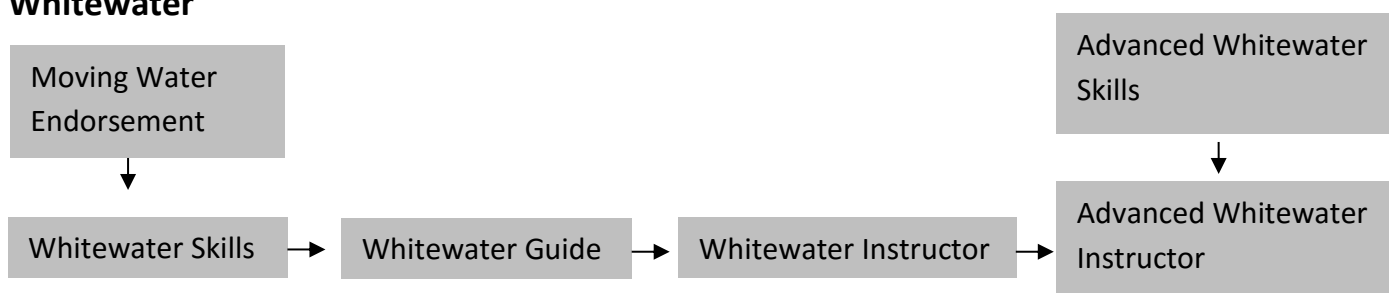

Australian Canoeing Award Scheme flowchart

The below is a flow chart of how you may work your way through the Australian Canoeing Award Scheme. You are able to enter the flowchart at any stage but you will need to prove your skills and knowledge to an assessor.

Sea holders can assess Flatwater, Coastal and Sea awards

Whitewater holders can assess Flatwater and Whitewater / River Rescue awards

Flatwater

Sea

Whitewater

Rescue awards